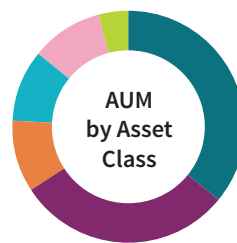

Portrait

DECEMBER 2018

€730bn
of assets under management

€690bn
in ESG embedded AUM*

Creating value for over 5150 clients

- Pension Funds
- Sovereign Wealth Funds
- Banks
- Central Banks
- Insurance Companies
- Global Distributors
- Private Banks
- Funds of Funds
- Financial Advisors

We manage **over 1800 funds and mandates** covering all investment strategies

36%
Fixed Income

29%
Multi-Asset

10%
Structured Finance

11%
Real Assets

9%
Equities

5%
Assets under advisory

42%
AXA Companies